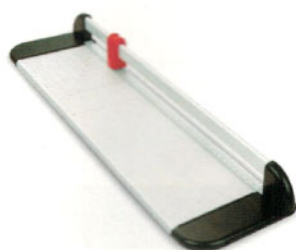

Rotary trimmers HSM T 7220, T 9610, T 15007 Professional

Ground, rotating and self-sharpening round blade made of hardened steel. High level of operational safety thanks to completely covered cutting blade. Cutting possible in both directions. Automatic, integrated clamping at the cutting edge. Scaling in cm/inches and conventional formats.

Order number	Table size (W x L) in mm	Cutting length in mm	Cutting height in mm	Cutting capacity in sheets 70 g/m²	Weight in kg
Rotary trimmer HSM T 7220 for formats up to DIN A2					
1000 723	280 x 770	720	2.0	up to 20	5.5
Rotary trimmer HSM T 9610 for formats up to DIN A1					
1000 724	280 x 1060	1000	1.0	up to 10	7.3
Rotary trimmer HSM T 15007 for formats up to DIN A0					
1000 725	280 x 1500	1450	0.7	up to 7	9.8
1000 150	Base frame for HSM T 7220. 20 kg. 900 x 440 x 710-1000 mm				
1000 151	Base frame for HSM T 9610. 21 kg. 1150 x 440 x 710-1000 mm				
1000 152	Base frame for HSM T 15007. 22 kg. 1700 x 440 x 710-1000 mm				
1000 536	Spare cutting head for HSM T 7220, T 9610, T 15007				
Colour: alu/red/black